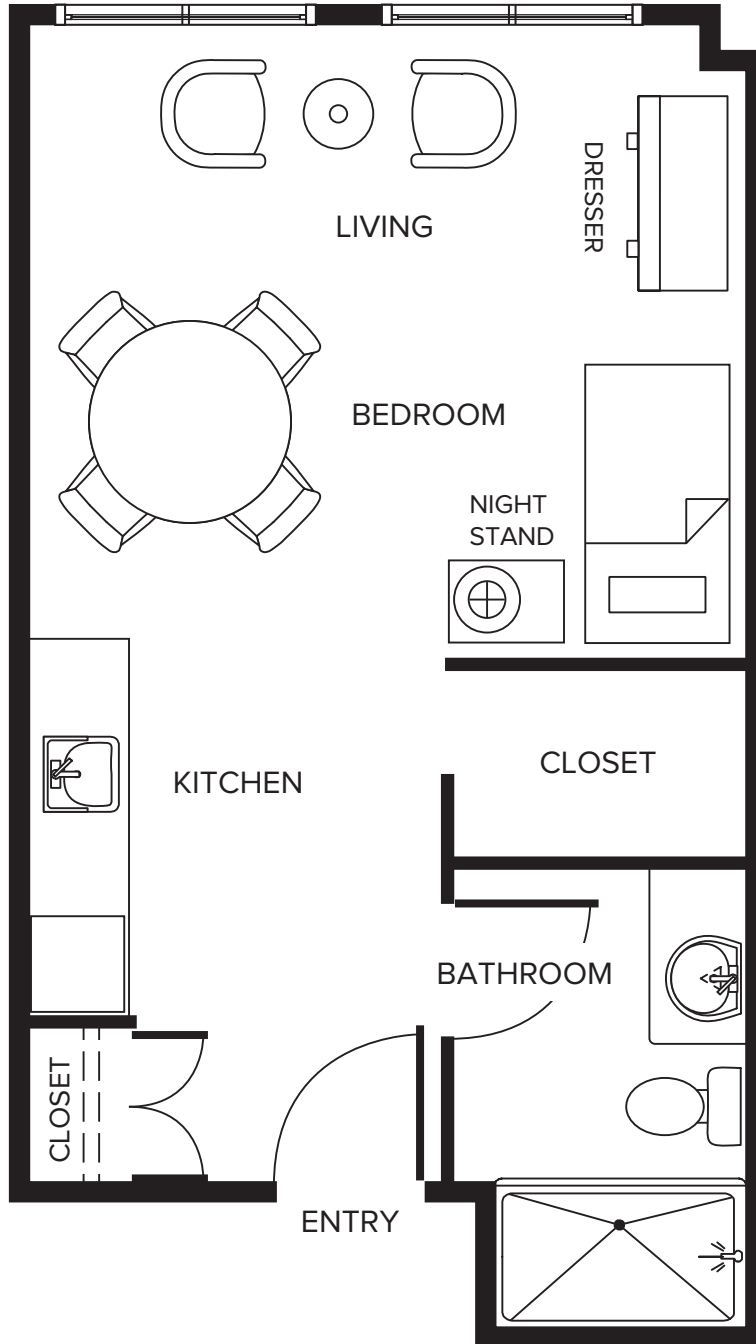

SAMPLE
1 Bedroom

ASSISTED LIVING

637 - 693 SQ.FT.

**SELKIRK
SENIORS VILLAGE**

SAMPLE
Studio

RESIDENTIAL CARE

185 - 201 SQ.FT.

SAMPLE
Studio

ASSISTED LIVING

377 - 457 SQ.FT.

**SELKIRK
SENIORS VILLAGE**

SAMPLE
1 Bedroom

ASSISTED LIVING

637 - 693 SQ.FT.

**SELKIRK
SENIORS VILLAGE**