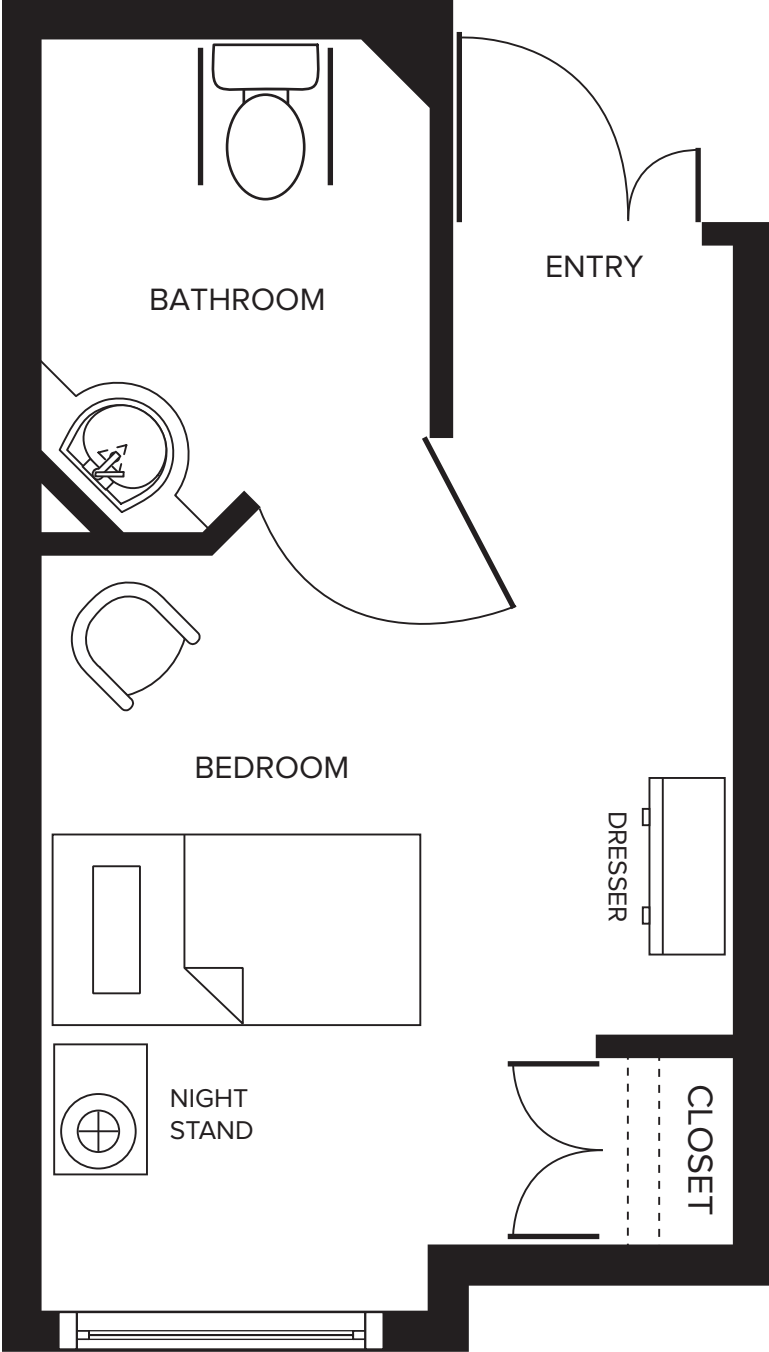

SAMPLE
1 Bedroom

ASSISTED LIVING

637 - 693 SQ.FT.

**SELKIRK
SENIORS VILLAGE**

SAMPLE
Studio

RESIDENTIAL CARE

185 - 201 SQ.FT.

SAMPLE
Studio

ASSISTED LIVING

377 - 457 SQ.FT.

**SELKIRK
SENIORS VILLAGE**

SAMPLE
1 Bedroom

ASSISTED LIVING

637 - 693 SQ.FT.

**SELKIRK
SENIORS VILLAGE**