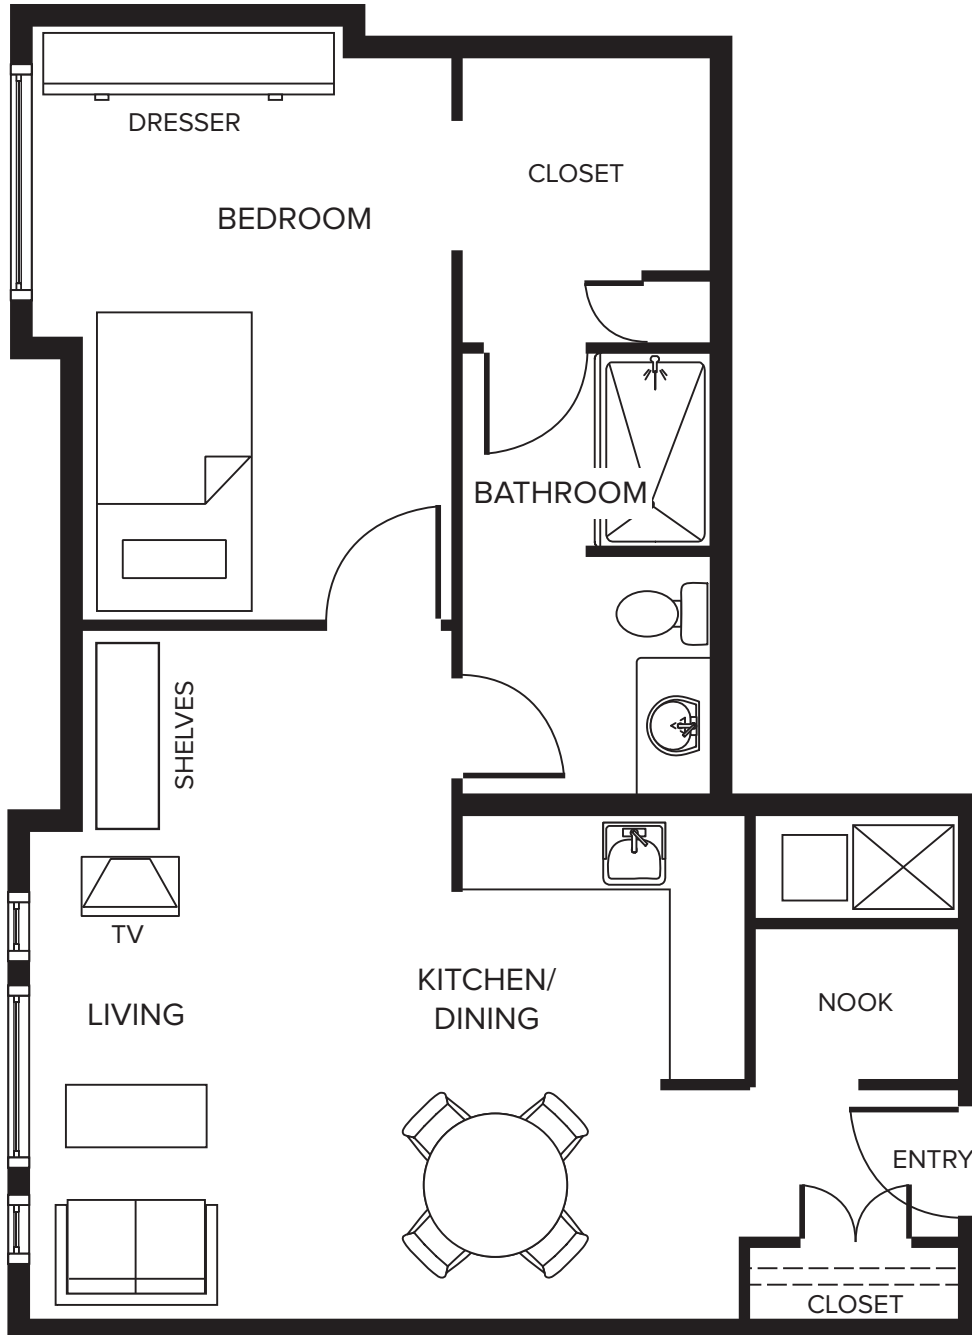

SAMPLE
1 Bedroom

ASSISTED LIVING

637 - 693 SQ.FT.

**SELKIRK
SENIORS VILLAGE**

SAMPLE
Studio

RESIDENTIAL CARE

185 - 201 SQ.FT.

SAMPLE
Studio

ASSISTED LIVING

377 - 457 SQ.FT.

**SELKIRK
SENIORS VILLAGE**

SAMPLE
1 Bedroom

ASSISTED LIVING

637 - 693 SQ.FT.

**SELKIRK
SENIORS VILLAGE**