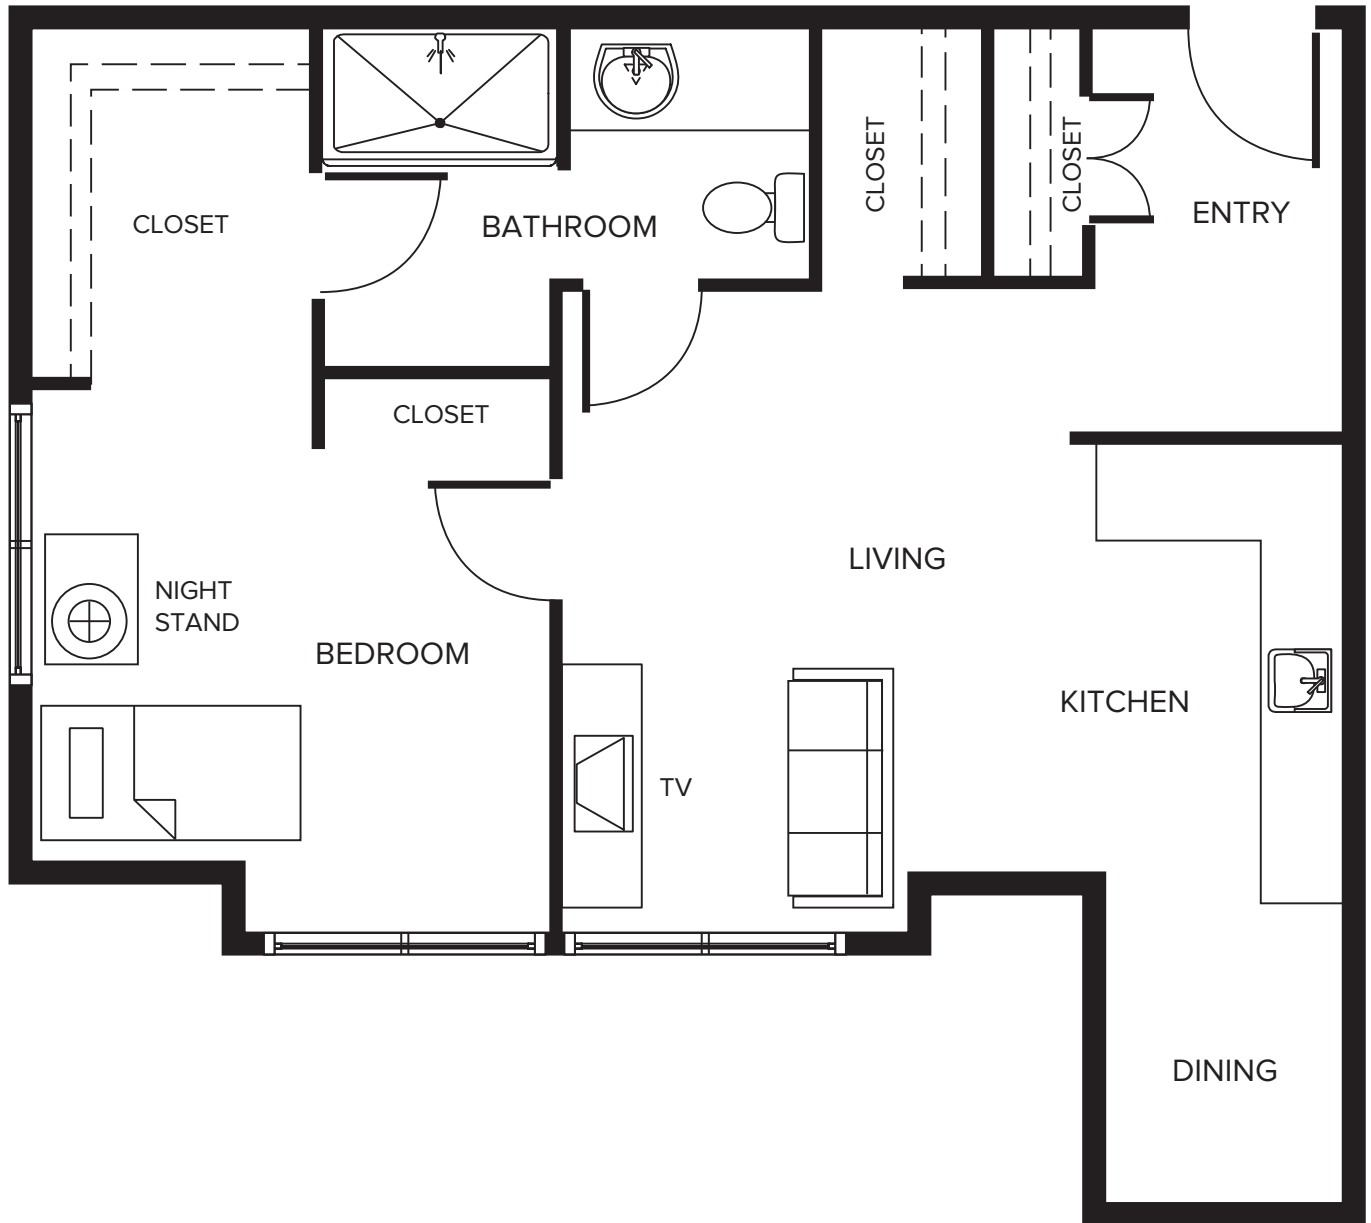

SAMPLE
1 Bedroom

ASSISTED LIVING

637 - 693 SQ.FT.

**SELKIRK
SENIORS VILLAGE**

SAMPLE
Studio

RESIDENTIAL CARE

185 - 201 SQ.FT.

SAMPLE
Studio

ASSISTED LIVING

377 - 457 SQ.FT.

**SELKIRK
SENIORS VILLAGE**

SAMPLE
1 Bedroom

ASSISTED LIVING

637 - 693 SQ.FT.

**SELKIRK
SENIORS VILLAGE**